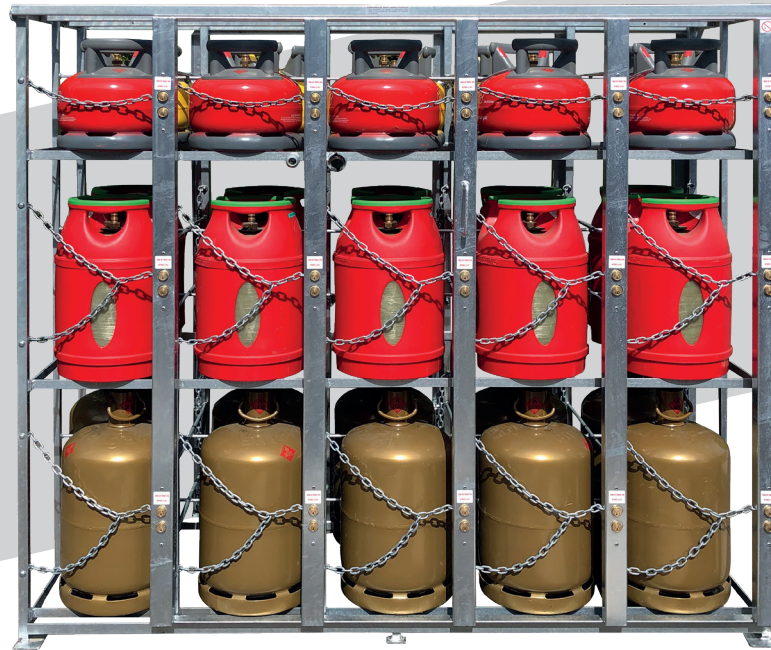

# LPG CYLINDERS RACK

Semi automatic 30 cylinders rack

## OUR OFFER

- Different capacity according to your needs
- Custom equipment : mesh, metal sheet
- Different opening Type : Sliding or swinging doors
- Billboard to your brand color
- Surface coating : Powder painting or galvanization

Galvanized 20 cylinders rack

Curved rack with painted sliding door for small cylinders

## Your brand

Painted 20 cylinders 13kg rack

4 cylinders 35kg or 8 cylinders 13kg rack