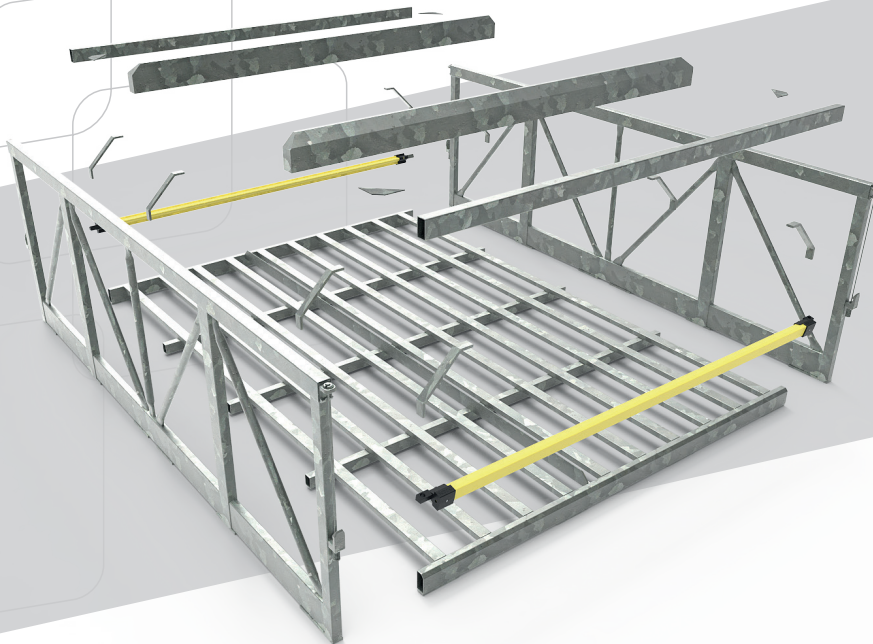

# Pre assembled pallet

## For lpg cylinders

### Our Offer

- Custom dimensions according to your cylinders dimensions.
- Optimized shipping cost with up to 150 pallets in a 40 feet container.
- Optional welding template
- Various surface coating : Rough, primer, powder painting, galvanization

Assembling template

Pallet 35 cylinders with cable type composite closing bars