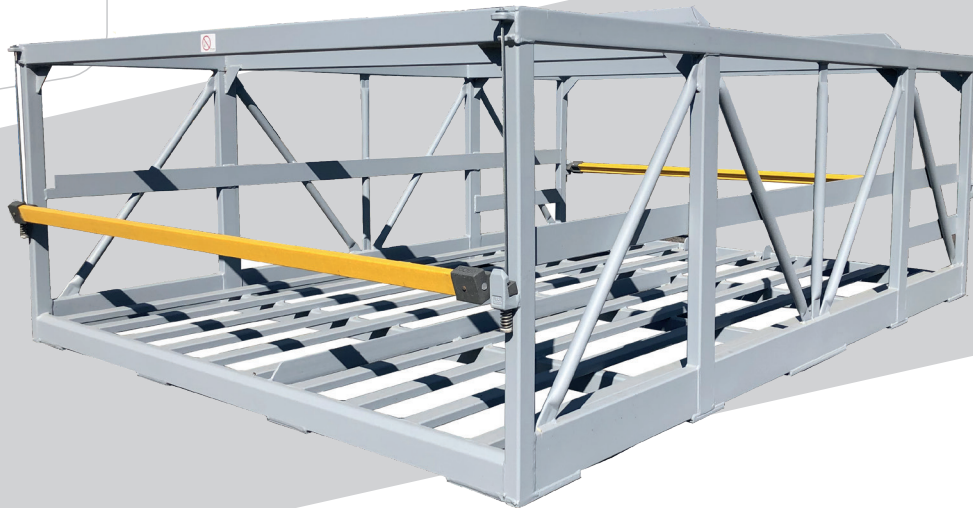

LPG CYLINDERS PALLET

Cable type pallet for 35 cylinders 13kg

Pallet for composite cylinders with forks guides

Pallet for cylinders 35 kg with double composite closing bars

Pallet for cylinders 35 kg with 3 simple closing bars and a metal no rolling bar

OUR OFFER

- Custom dimensions for all capacity
- All types of cylinders : Steel and composite cylinders thanks to the forks guides
- Different closing system : composite bar of various types : cables, removable simple or double
- Surface coating : Rough, primer layer, powder painting or galvanization