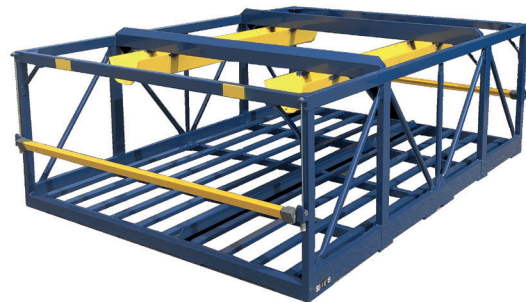

LPG CYLINDERS PALLET

Cable type pallet for 35 cylinders 13kg

Pallet for composite cylinders with forks guides

Pallet for cylinders 35 kg with double composite closing bars

Pallet for cylinders 35 kg with 3 simple closing bars and a metal no rolling bar

OUR OFFER

- Custom dimensions for all capacity
- All types of cylinders : Steel and composite cylinders thanks to the forks guides
- Different closing system : composite bar of various types : cables, removable simple or double
- Surface coating : Rough, primer layer, powder painting or galvanization